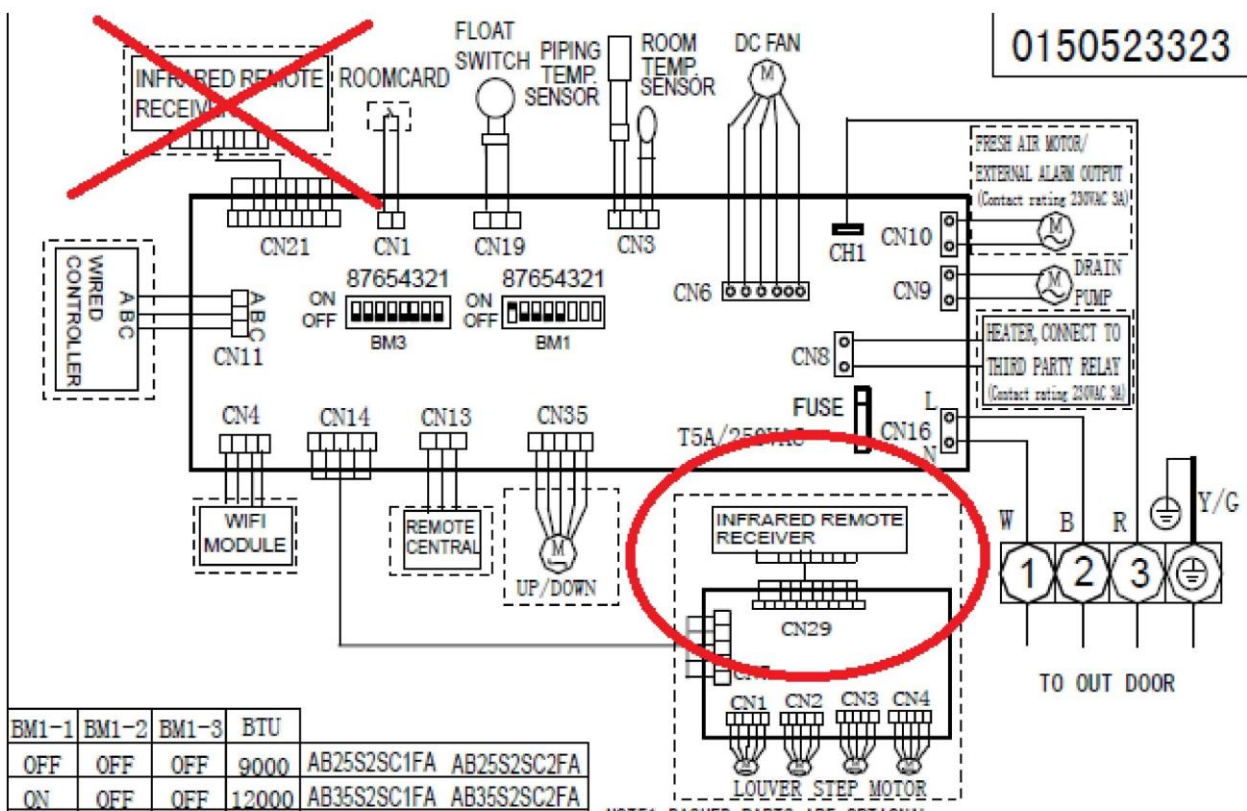

0150523323

BM1-1	BM1-2	BM1-3	BTU			
OFF	OFF	OFF	9000	AB25S2SC1FA	AB25S2SC2FA	
ON	OFF	OFF	12000	AB35S2SC1FA	AB35S2SC2FA	
OFF	ON	OFF	18000	AB50S2SC2FA		
ON	ON	OFF	24000			
OFF	OFF	ON	28000			
ON	OFF	ON	36000	BM1-4	ROOM CARD	
OFF	ON	ON	48000	ON	Available	
ON	ON	ON	60000	OFF	Unavailable	
				BM1-5	COOL HEAT	
				ON	Cool only	
				OFF	Heat pump	
				BM1-6	FUNCTION	
				ON	Fault alarm	
				OFF	Fresh air	
				BM1-7	BM1-8	TYPE DEFINE
				OFF	ON	Cassette

NOTE1. DASHED PARTS ARE OPTIONAL.
 2. USERS SHOULD NOT SET BM1 AND BM3.
 3. CN21 AND CN35 ARE ONLY USED ON MODEL AB25S2SC1FA AND AB35S2SC1FA.

R: RED
 B: BLACK
 W: WHITE
 Y/G: YELLOW/GREEN